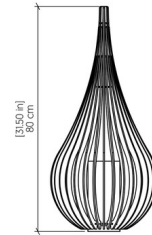

### Specifications

COLOR	White Linen
BODY FINISH	Imbuia
WATTAGE	25W
DIMMER	N/A
DIMENSIONS	14.96"W x 31.5"H
BULB NOT INCLUDED	1 x A19/Medium (E26)/25W/120V LED
OTHER BULB OPTIONS	1 x A19/Medium (E26)/120V Incandescent
COUNTRY OF ORIGIN	Brazil