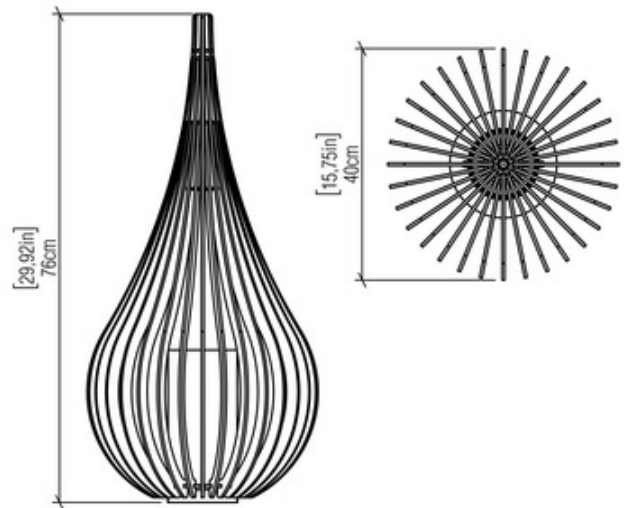

COMPANY	PROJECT	FIXTURE TYPE	APPROVED BY	DATE