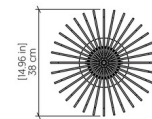

### Specifications

COLOR	White Linen
BODY FINISH	Imbuia
WATTAGE	25W
DIMMER	N/A
DIMENSIONS	14.96"W x 31.5"H
BULB NOT INCLUDED	1 x A19/Medium (E26)/25W/120V LED
OTHER BULB OPTIONS	1 x A19/Medium (E26)/120V Incandescent
COUNTRY OF ORIGIN	Brazil