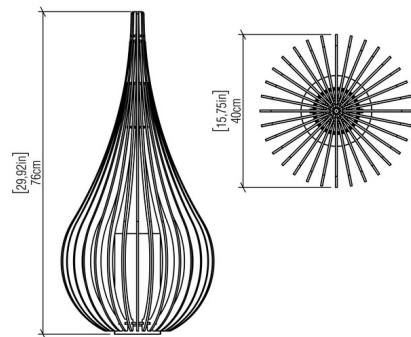

Lightology

lightology.com
866-954-4489
04-25-26

Project: _____
 Company: _____
 Location: _____ Fixture Type: _____
 SPEC #: **ACO476398**
 Approved On: _____ Approved By: _____

Cappadocia Table Lamp

By Accord Iluminacao

Description

The Capadocia Table Lamp features a Natural Wood Veneer slatted shade surrounding a cylindrical linen diffuser and suspended crystal which catches the light playfully.

Shown in imbuia / white linen

Specifications

COLOR	White Linen
BODY FINISH	Imbuia
WATTAGE	17W
DIMMER	N/A
DIMENSIONS	15.75"W x 29.9"H
BULB NOT INCLUDED	1 x A19/Medium (E26)/17W/120V LED
OTHER BULB OPTIONS	1 x A19/Medium (E26)/120V Incandescent
COUNTRY OF ORIGIN	Brazil