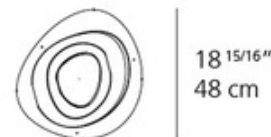

Shown in: White

SHADE COLOR	N/A
BODY FINISH	White
WATTAGE	28W
DIMMER	0-10V
DIMENSIONS	18.3"W x 7"H
LAMP	1 x LED/28W/120V LED

Technical Information

LUMINOUS FLUX	2559 lumens
LUMENS/WATT	91.39
LAMP COLOR	3000 K
COLOR RENDERING	80 CRI

ITEM NUMBER ART476497

standard length

min. 19 3/4" - max. 78 3/4"
 min. 50 cm - max. 200 cm

extended length

min. 19 3/4" - max. 216"
 min. 50 cm - max. 548 cm

COMPANY	PROJECT	FIXTURE TYPE	APPROVED BY	DATE