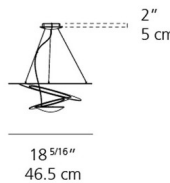

Specifications

COLOR	N/A
BODY FINISH	White
WATTAGE	28W
DIMMER	0-10V
DIMENSIONS	18.3"W x 7"H
INTEGRATED LED MODULE	1 x LED/28W/120-277V LED
COUNTRY OF ORIGIN	Italy

Technical Information

LAMP LIFE	50000 hours
COLOR RENDERING	80 CRI
LAMP COLOR	3000K
LUMENS/WATT	91.39
LUMINOUS FLUX	2559 lumens

Shown in white

standard length
min. 19 3/4" - max. 78 3/4"
min. 50 cm - max. 200 cm

extended length
min. 19 3/4" - max. 216 "
min. 50 cm - max. 548 cm

CLICK TO VIEW PRODUCT

Notes: