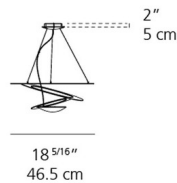

Specifications

COLOR	N/A
BODY FINISH	White
WATTAGE	28W
DIMMER	0-10V
DIMENSIONS	18.3"W x 7"H
INTEGRATED LED MODULE	1 x LED/28W/120-277V LED
COUNTRY OF ORIGIN	Italy

Technical Information

LAMP LIFE	50000 hours
COLOR RENDERING	80 CRI
LAMP COLOR	3000K
LUMENS/WATT	91.39
LUMINOUS FLUX	2559 lumens

Shown in white

standard length
min. 19 3/4" - max. 78 3/4"
min. 50 cm - max. 200 cm

extended length
min. 19 3/4" - max. 216 "
min. 50 cm - max. 548 cm

CLICK TO VIEW PRODUCT

Notes: