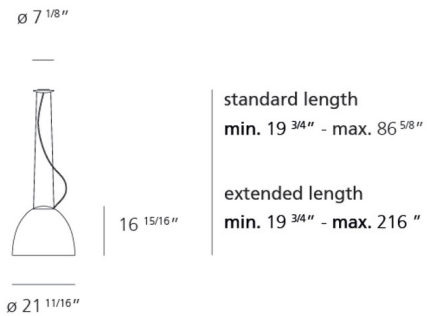

Specifications

COLOR	N/A
BODY FINISH	Aluminum
WATTAGE	150W
DIMMER	Standard 120V
DIMENSIONS	21.69"W x 16.94"H
BULB NOT INCLUDED	1 x A19/Medium (E26)/150W/120V Incandescent
OTHER BULB OPTIONS	A19/Medium (E26)/120V LED
COUNTRY OF ORIGIN	Italy

Technical Information

PRODUCT DIMENSIONS	Canopy: 7.1" diameter
--------------------	-----------------------

Shown in aluminum

CLICK TO VIEW PRODUCT

Notes: