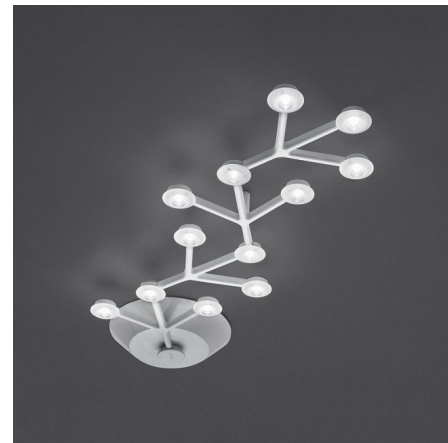

By Artemide

Description

The LED NET Line Ceiling Light presents a striking, snowflake-like design, offering a modern and artistic approach to ambient illumination. This innovative fixture allows for creative arrangements, as multiple units can be combined to form a truly festive and sparkling lighting installation that transforms your ceiling into a celestial display. Available in two versatile sizes, the LED NET Line Ceiling Light integrates a powerful 120-volt LED light source, providing efficient and bright illumination. Its geometric structure ensures a unique light distribution, casting intricate patterns and a widespread glow across your space. This ceiling light is an ideal choice for creating a contemporary, eye-catching focal point in living rooms, hallways, or commercial spaces that benefit from unique ambient lighting.

Specifications

COLOR	N/A
BODY FINISH	White
WATTAGE	21W
DIMMER	Low Voltage Electronic
DIMENSIONS	26"L x 10"W x 2.75"H x 11.38"D
INTEGRATED LED MODULE	1 x LED/21W/120-277V LED
COUNTRY OF ORIGIN	Italy

Technical Information

LAMP LIFE	50000 hours
COLOR RENDERING	80 CRI
LAMP COLOR	3000K
LUMENS/WATT	60.76
LUMINOUS FLUX	1276 lumens

Shown in white

CLICK TO VIEW PRODUCT

Notes: