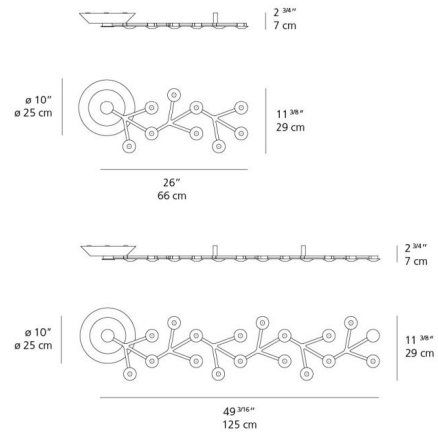

Shown in white

CLICK TO VIEW PRODUCT

Notes: