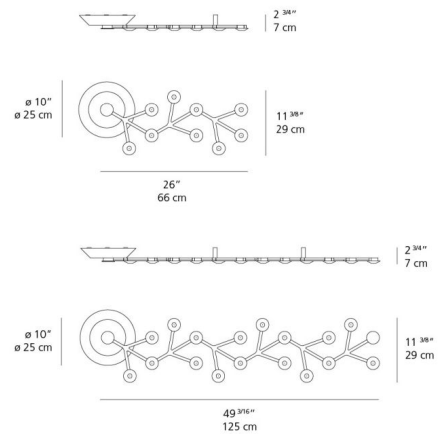

Shown in white

CLICK TO VIEW PRODUCT

Notes: