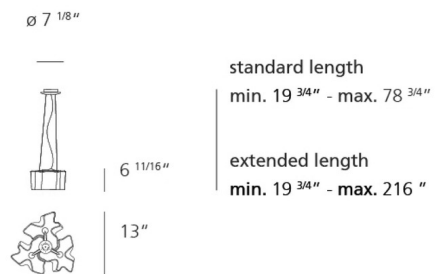

Specifications

COLOR Milky White
 BODY FINISH Grey
 WATTAGE 180W
 DIMMER Standard 120V
 DIMENSIONS 13"W x 6.7"H
 BULB NOT INCLUDED 3 x G16.5/Candelabra (E12)/60W/120V Incandescent
 OTHER BULB OPTIONS 3 x G16.5/Candelabra (E12)/120V LED
 COUNTRY OF ORIGIN Italy

Technical Information

PRODUCT DIMENSIONS Canopy: 7.1" diameter

Shown in grey / milky white

CLICK TO VIEW PRODUCT

Notes: