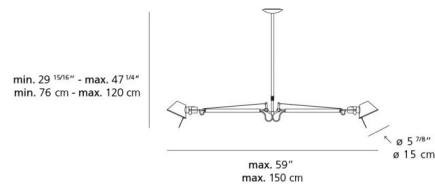

CLICK TO VIEW PRODUCT

Notes: