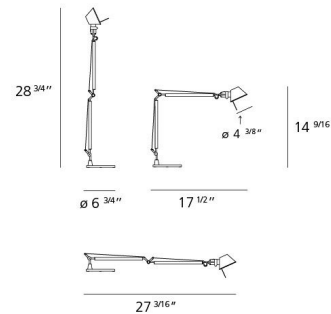

### Specifications

COLOR	N/A
BODY FINISH	Gold
WATTAGE	60W
DIMMER	N/A
DIMENSIONS	6.75"W x 28.75"H x 27.2"D
BULB NOT INCLUDED	1 x G16.5/Candelabra (E12)/60W/120V Incandescent
COUNTRY OF ORIGIN	Italy

CLICK TO VIEW PRODUCT