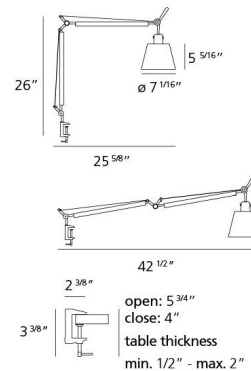

By Artemide

Description

The Tolomeo Shade Desk Lamp with Clamp provides an unparalleled combination of iconic design and versatile functionality, making it an essential tool for any workspace or reading area. This highly adaptable fixture features a meticulously crafted extruded aluminum arm, coupled with precisely engineered polished die-cast aluminum joints and tension control knobs, ensuring smooth and effortless adjustment. Anchoring this flexible structure is a robust die-cast aluminum clamp, designed for secure attachment to surfaces ranging from 0.5 to 2 inches in thickness. This provides exceptional stability while freeing up valuable desk space. The lamp is complemented by a classic shade, available in a sophisticated Grey Fiber or a warm Parchment, diffusing light beautifully. The lamp requires one 75-watt max 120-volt medium base bulb (not included), allowing you to customize your light output. This desk lamp offers extensive illumination coverage, making it ideal for focused tasks, reading, or creative endeavors.

Specifications

COLOR	Parchment Paper
BODY FINISH	Aluminum
WATTAGE	53W
DIMMER	N/A
DIMENSIONS	7.1"W x 29.5"H x 42.5"D
BULB NOT INCLUDED	1 x A19/Medium (E26)/53W/120V Incandescent
COUNTRY OF ORIGIN	Italy

Shown in aluminum / parchment paper