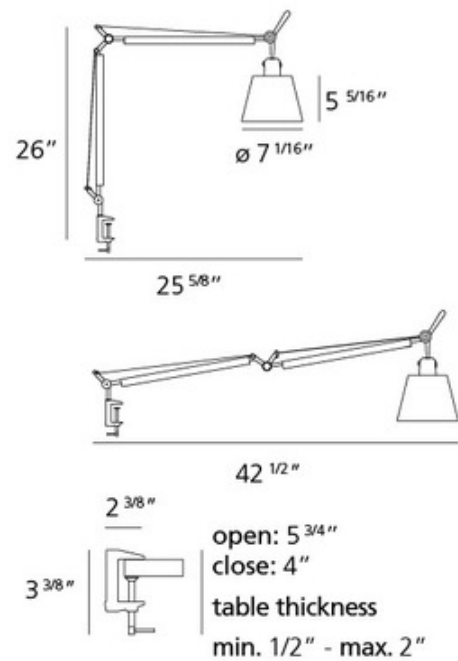

DESIGNER Michele De Lucchi & Giancarlo Fassina
BRAND Artemide

DESCRIPTION

Tolomeo Shade Desk Lamp features an extruded aluminum arm, polished die-cast aluminum joints and tension control knobs, and a die-cast aluminum clamp with a Grey Fiber or Parchment shade. Clamp requires a surface thickness of 0.5 to 2 inches. One 75 watt max 120 volt medium base bulb is required, but not included. 7.1 inch shade width x 29.5 inch adjustable height x 42.5 inch maximum reach. UL listed.

Shown in: Aluminum / Grey Fiber

SHADE COLOR	Grey Fiber
BODY FINISH	Aluminum
WATTAGE	53W
DIMMER	N/A
DIMENSIONS	7.1"W x 29.5"H x 42.5"D
BULB NOT INCLUDED	
LAMP	1 x A19/Medium (E26)/53W/120V Incandescent

SPEC # ART476530