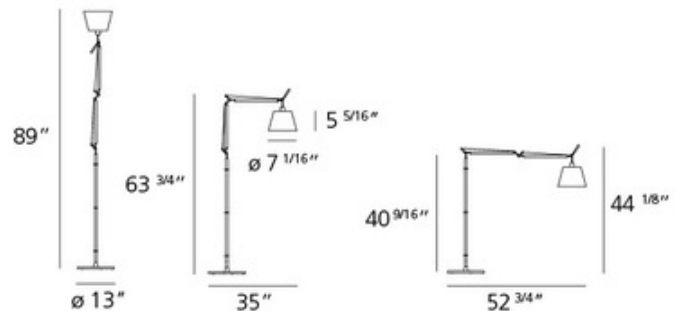

DESIGNER Michele De Lucchi & Giancarlo Fassina
BRAND Artemide

DESCRIPTION

The Tolomeo Shade Floor Lamp features an Aluminum finish with a Grey Fiber or Parchment shade and a weighted steel base. Optional castors included for easy mobility. One 75 watt max 120 volt medium base bulb is required, but not included. 13 inch base width x 89 inch maximum height x 52.75 inch maximum depth. UL listed.

Shown in: Aluminum / Grey Fiber

SHADE COLOR	Grey Fiber
BODY FINISH	Aluminum
WATTAGE	53W
DIMMER	N/A
DIMENSIONS	13"W x 89"H x 52.75"D
BULB NOT INCLUDED	
LAMP	1 x A19/Medium (E26)/53W/120V Incandescent

SPEC # ART476533