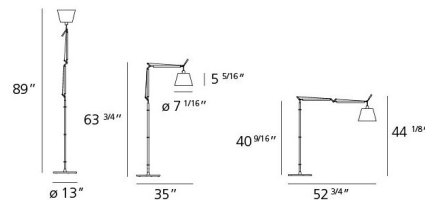

### Description

The Tolomeo Shade Floor Lamp elevates any space with its iconic design, offering expansive illumination and remarkable flexibility. This distinguished fixture boasts a sleek aluminum finish that embodies modern sophistication, paired with a classic shade available in a textured Grey Fiber or a warm Parchment, allowing you to seamlessly integrate it into your decor. Standing tall on a sturdy weighted steel base, this floor lamp provides exceptional stability. For ultimate convenience and adaptability, optional castors are included, enabling effortless mobility to reposition your light source wherever it's needed most within your living space. The lamp requires one 75-watt max 120-volt medium base bulb (not included), giving you the freedom to choose your preferred light source. With a 13-inch base width, an impressive maximum height of 89 inches, the Tolomeo Shade Floor Lamp is a commanding yet elegant presence, perfect for illuminating large living areas, reading nooks, or providing ambient light with timeless style.

### Specifications

COLOR	Grey Fiber
BODY FINISH	Aluminum
WATTAGE	53W
DIMMER	N/A
DIMENSIONS	13"W x 89"H x 52.75"D
BULB NOT INCLUDED	1 x A19/Medium (E26)/53W/120V Incandescent
COUNTRY OF ORIGIN	Italy

CLICK TO VIEW PRODUCT