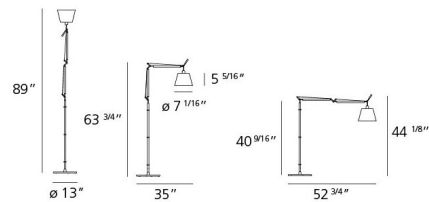

By Artemide

Description

The Tolomeo Shade Floor Lamp elevates any space with its iconic design, offering expansive illumination and remarkable flexibility. This distinguished fixture boasts a sleek aluminum finish that embodies modern sophistication, paired with a classic shade available in a textured Grey Fiber or a warm Parchment, allowing you to seamlessly integrate it into your decor. Standing tall on a sturdy weighted steel base, this floor lamp provides exceptional stability. For ultimate convenience and adaptability, optional castors are included, enabling effortless mobility to reposition your light source wherever it's needed most within your living space. The lamp requires one 75-watt max 120-volt medium base bulb (not included), giving you the freedom to choose your preferred light source. With a 13-inch base width, an impressive maximum height of 89 inches, the Tolomeo Shade Floor Lamp is a commanding yet elegant presence, perfect for illuminating large living areas, reading nooks, or providing ambient light with timeless style.

Specifications

COLOR Grey Fiber
BODY FINISH Aluminum
WATTAGE 53W
DIMMER N/A
DIMENSIONS 13"W x 89"H x 52.75"D
BULB NOT INCLUDED 1 x A19/Medium (E26)/53W/120V Incandescent
COUNTRY OF ORIGIN Italy

Shown in aluminum / grey fiber