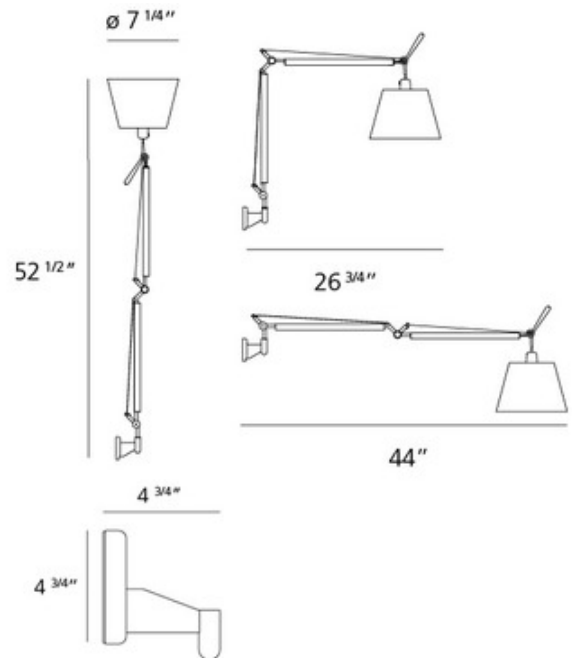

**DESIGNER** Michele De Lucchi & Giancarlo Piretti  
**BRAND** Artemide

**DESCRIPTION**

Tolomeo Shade Wall Light features a Parchment or Grey Fiber shade with an aluminum finish. One 75 watt max 120 volt medium base bulb is required, but not included. S bracket included for plug in installation. 7.25 inch shade width x 26.75 inch depth x 26 inch height. UL listed.

*Shown in: Aluminum / Parchment Paper*

<b>SHADE COLOR</b>	Parchment Paper
<b>BODY FINISH</b>	Aluminum
<b>WATTAGE</b>	53W
<b>DIMMER</b>	Not Dimmable
<b>DIMENSIONS</b>	7.25"W x 26"H x 26.75"D
<b>LAMP</b>	1 x A19/Medium (E26)/53W/120V Incandescent
<b>ITEM NUMBER</b>	ART476534