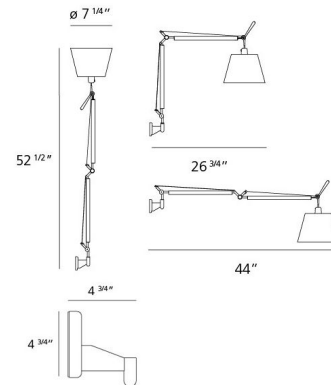

CLICK TO VIEW PRODUCT

Notes: