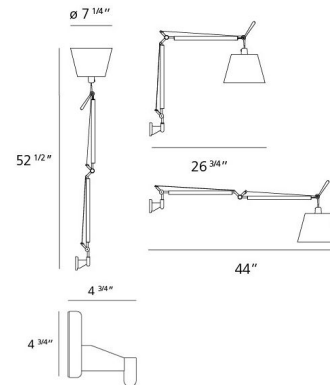

Description

The Tolomeo Shade Wall Light Plug In brings the iconic design and renowned flexibility of the Tolomeo series directly to your wall, offering versatile illumination without the need for complex wiring. This elegant fixture features a classic shade, available in either warm Parchment or sophisticated Grey Fiber, perfectly complemented by its refined aluminum finish. Designed for effortless installation, an S-bracket is conveniently included, allowing for easy plug-in setup. This feature makes it an ideal choice for renters or those seeking adaptable lighting solutions. Despite its simple installation, it maintains the superior adjustability Tolomeo is known for, allowing you to direct light precisely where needed. The lamp requires one 75-watt max 120-volt medium base bulb (not included), giving you the freedom to customize your light source. This wall light is perfect for illuminating a reading nook, a desk, or adding an artistic touch to any wall space with its functional elegance.

Shown in aluminum / parchment paper

Specifications

COLOR	Parchment Paper
BODY FINISH	Aluminum
WATTAGE	53W
DIMMER	Not Dimmable
DIMENSIONS	7.25"W x 26"H x 26.75"D
BULB NOT INCLUDED	1 x A19/Medium (E26)/53W/120V Incandescent
COUNTRY OF ORIGIN	Italy