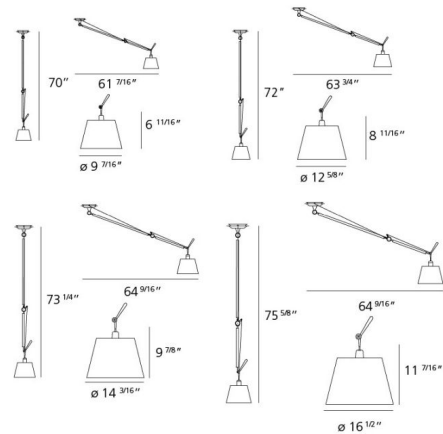

Shown in aluminum / grey fiber

CLICK TO VIEW PRODUCT

Notes: