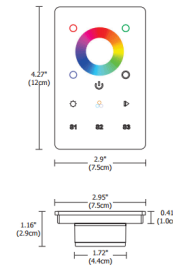

By PureEdge Lighting

Description

The CDMX1-RGBW full touch controller offers fast and accurate color tone adjustment and independent brightness control. The 1 zone controller can adjust RGB and RGBW LEDs smoothly and accurately. Independent smooth dimming of each channel enables the controller to achieve millions of colors. For indoor applications only. Includes adapter to operate the controller. Fits in a single gang junction box - not to be used with a multi gang box. Power Input: 120-277VAC. Output Signal: USITT DMX 512 (1990). Required power supply sold separately.

Shown in white

Specifications

COLOR	N/A
BODY FINISH	White
WATTAGE	N/A
DIMMER	N/A
DIMENSIONS	2.9"W x 4.27"H x 1.16"D
BULB	N/A

CLICK TO VIEW PRODUCT

Notes: