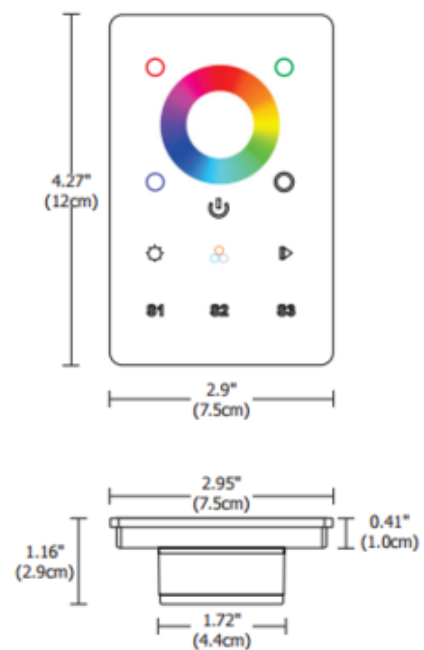

**BRAND**

PureEdge Lighting

**DESCRIPTION**

The CDMX1-RGBW full touch controller offers fast and accurate color tone adjustment and independent brightness control. The 1 zone controller can adjust RGB and RGBW LEDs smoothly and accurately. Independent smooth dimming of each channel enables the controller to achieve millions of colors. For indoor applications only. Includes adapter to operate the controller. Fits in a single gang junction box - not to be used with a multi gang box. Power Input: 120-277VAC. Output Signal: USITT DMX 512 (1990). Required power supply sold separately.

*Shown in: White*

SHADE COLOR	N/A
BODY FINISH	White
WATTAGE	N/A
DIMMER	N/A
DIMENSIONS	2.9"W x 4.27"H x 1.16"D
LAMP	N/A

SPEC # EDG476560

COMPANY	PROJECT	FIXTURE TYPE	APPROVED BY	DATE