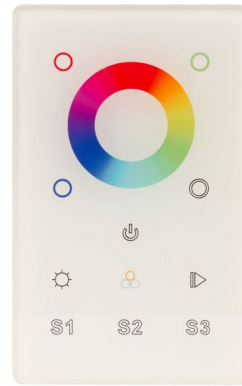

Lightology

lightology.com
866-954-4489
04-28-26

Project: _____

Company: _____

Location: _____ Fixture Type: _____

SPEC #: **EDG476560**

Approved On: _____ Approved By: _____

DMX 1-Zone RGB + RGBW Touch Controller

By PureEdge Lighting

Description

The CDMX1-RGBW full touch controller offers fast and accurate color tone adjustment and independent brightness control. The 1 zone controller can adjust RGB and RGBW LEDs smoothly and accurately. Independent smooth dimming of each channel enables the controller to achieve millions of colors. For indoor applications only. Includes adapter to operate the controller. Fits in a single gang junction box - not to be used with a multi gang box. Power Input: 120-277VAC. Output Signal: USITT DMX 512 (1990). Required power supply sold separately.

Shown in white

Specifications

COLOR	N/A
BODY FINISH	White
WATTAGE	N/A
DIMMER	N/A
DIMENSIONS	2.9"W x 4.27"H x 1.16"D
BULB	N/A

CLICK TO VIEW PRODUCT

Notes: