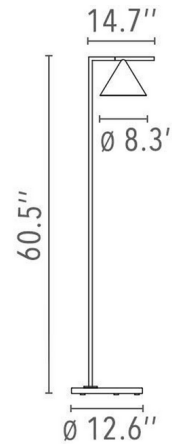

### Specifications

COLOR	N/A
BODY FINISH	Brass
WATTAGE	20W
DIMMER	Included
DIMENSIONS	12.6"W x 60.5"H x 14.7"D
INTEGRATED LED MODULE	1 x LED/20W/120V LED
COUNTRY OF ORIGIN	Italy

### Technical Information

COLOR RENDERING	93 CRI
LAMP COLOR	2700K
LUMENS/WATT	27.85
LUMINOUS FLUX	557 lumens

Shown in brass

CLICK TO VIEW PRODUCT

Notes: