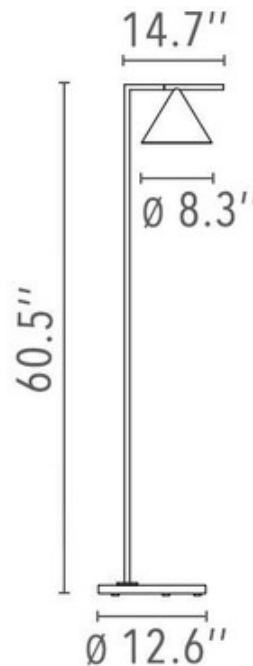

**DESIGNER** Michael Anastassiades  
**BRAND** Flos Lighting

**DESCRIPTION**

The sleek and graceful Captain Flint Floor Lamp is a versatile fixture which features smart details from head to toe. A spinning cone diffuser provides direct light that can be re-positioned and is weighted by a stunning White Carrara or Black Marquina marble base. Its stem and cone are available in Black painted steel or Brushed Brass. One 20 watt 120 volt LED module and foot dimmer are included. 12.6 inch base diameter x 60.5 inch height x 14.7 inch depth.

Shown in: Brass

<b>SHADE COLOR</b>	N/A
<b>BODY FINISH</b>	Brass
<b>WATTAGE</b>	20W
<b>DIMMER</b>	Included
<b>DIMENSIONS</b>	12.6"W x 60.5"H x 14.7"D
<b>LAMP</b>	1 x LED/20W/120V LED
<i>Technical Information</i>	
<b>LUMINOUS FLUX</b>	1410 lumens
<b>LUMENS/WATT</b>	70.50
<b>LAMP COLOR</b>	2700 K
<b>COLOR RENDERING</b>	93 CRI
<b>ITEM NUMBER</b>	FLO476579