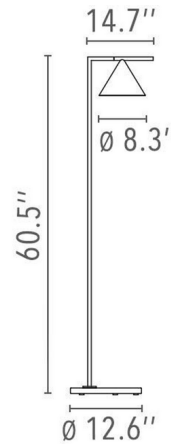

### Specifications

COLOR . . . . . N/A  
BODY FINISH . . . . . Brass  
WATTAGE . . . . . 20W  
DIMMER . . . . . Included  
DIMENSIONS . . . . . 12.6"W x 60.5"H x 14.7"D  
INTEGRATED LED MODULE . . . . . 1 x LED/20W/120V LED  
COUNTRY OF ORIGIN . . . . . Italy

### Technical Information

COLOR RENDERING . . . . . 93 CRI  
LAMP COLOR . . . . . 2700K  
LUMENS/WATT . . . . . 27.85  
LUMINOUS FLUX . . . . . 557 lumens

Shown in brass

CLICK TO VIEW PRODUCT

Notes: