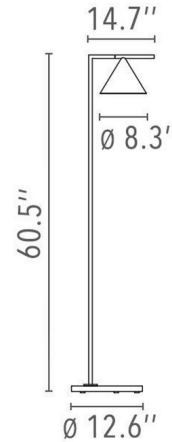

Specifications

COLOR	N/A
BODY FINISH	Brass
WATTAGE	20W
DIMMER	Included
DIMENSIONS	12.6"W x 60.5"H x 14.7"D
INTEGRATED LED MODULE	1 x LED/20W/120V LED
COUNTRY OF ORIGIN	Italy

Technical Information

COLOR RENDERING	93 CRI
LAMP COLOR	2700K
LUMENS/WATT	27.85
LUMINOUS FLUX	557 lumens

Shown in brass

CLICK TO VIEW PRODUCT

Notes: