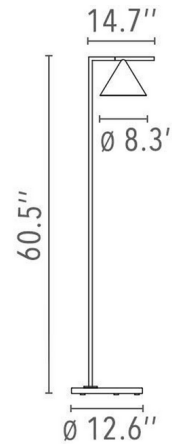

CLICK TO VIEW PRODUCT

Notes: