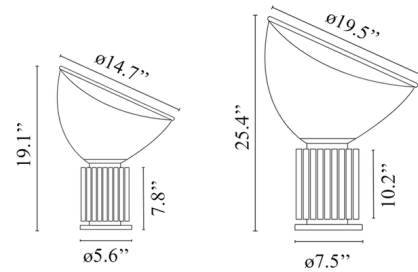

Description

The Taccia Table Lamp challenges our perspective with its illusion of an upside-down hanging lamp. A warm light, emitted upwards from the base, gets dispersed into your space by a matte white spun aluminum reflector and blown glass diffuser. Light direction can be adjusted by positioning the diffuser as needed. The reflector lamp design and ribbed base made of extruded aluminum impart an industrial aesthetic, making this lamp a chic modern addition to your living room, bedroom, or office. Note: The Matte White base finish is only available for the smaller size.

Shown in silver / clear

Specifications

COLOR	Clear
BODY FINISH	Silver
WATTAGE	16W
DIMMER	Included
DIMENSIONS	14.7"W x 19.1"H
INTEGRATED LED MODULE	1 x LED/16W/120V LED

Technical Information

LAMP COLOR	2700K
------------	-------