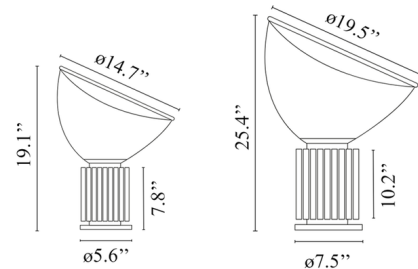

By FLOS

Description

The Taccia Table Lamp challenges our perspective with its illusion of an upside-down hanging lamp. A warm light, emitted upwards from the base, gets dispersed into your space by a matte white spun aluminum reflector and blown glass diffuser. Light direction can be adjusted by positioning the diffuser as needed. The reflector lamp design and ribbed base made of extruded aluminum impart an industrial aesthetic, making this lamp a chic modern addition to your living room, bedroom, or office. Note: The Matte White base finish is only available for the smaller size.

Shown in black / clear

Specifications

COLOR Clear
BODY FINISH Black
WATTAGE 16W
DIMMER Included
DIMENSIONS 14.7"W x 19.1"H
INTEGRATED LED MODULE 1 x LED/16W/120V LED

Technical Information

LAMP COLOR 2700K