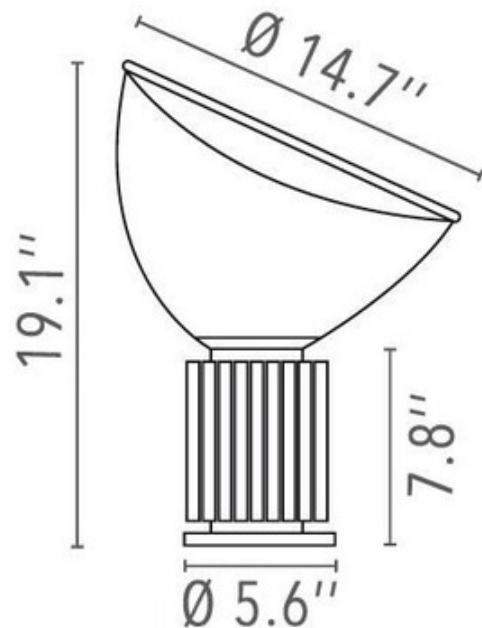

DESIGNER Achille and Pier Giacomo Castiglioni
BRAND Flos Lighting

DESCRIPTION

Taccia Small Table Lamp gives the illusion of an upside-down hanging lamp and is a scaled-down version of the original Taccia, designed in 1962. Available with a painted aluminum reflector that is gloss white on the inside and matte white on the outside with a Black, Bronze, or Silver base. On/Off and 10-100% dimmer switches included on cord. UL and cUL listed.

Shown in: Black / White

| | |
|--------------------|----------------------|
| SHADE COLOR | White |
| BODY FINISH | Black |
| WATTAGE | 16W |
| DIMMER | Included |
| DIMENSIONS | 14.7"W x 19.1"H |
| LAMP | 1 x LED/16W/120V LED |

Technical Information

| | |
|------------------------|-------------|
| LUMINOUS FLUX | 1290 lumens |
| LUMENS/WATT | 80.63 |
| LAMP COLOR | 2700 K |
| COLOR RENDERING | 92 CRI |

ITEM NUMBER FLO476588

| COMPANY | PROJECT | FIXTURE TYPE | APPROVED BY | DATE |
|---------|---------|--------------|-------------|------|
| | | | | |