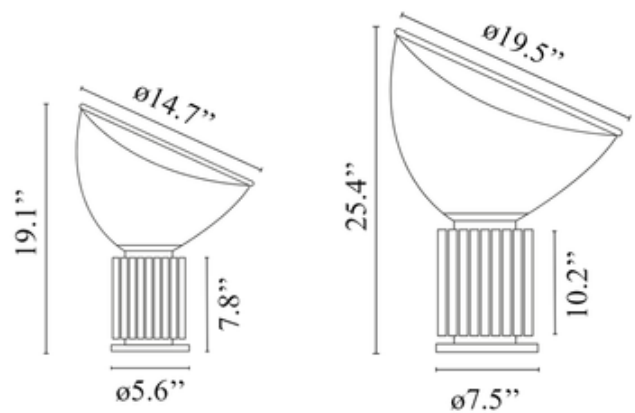

Technical Information

LAMP COLOR	2700K

SPEC #	FLO476588

COMPANY	PROJECT	FIXTURE TYPE	APPROVED BY	DATE