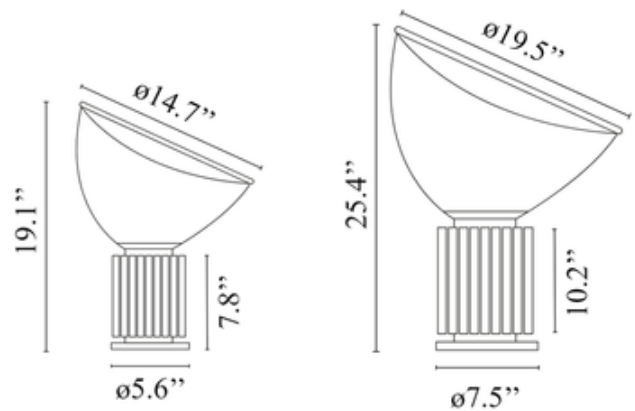

Technical Information

LAMP COLOR	2700K

SPEC #	FLO476588

COMPANY	PROJECT	FIXTURE TYPE	APPROVED BY	DATE