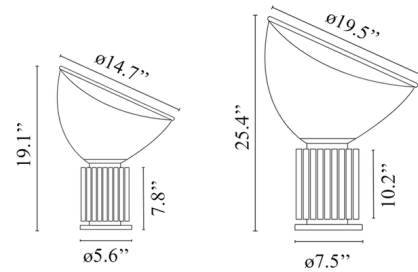

Description

The Taccia Table Lamp challenges our perspective with its illusion of an upside-down hanging lamp. A warm light, emitted upwards from the base, gets dispersed into your space by a matte white spun aluminum reflector and blown glass diffuser. Light direction can be adjusted by positioning the diffuser as needed. The reflector lamp design and ribbed base made of extruded aluminum impart an industrial aesthetic, making this lamp a chic modern addition to your living room, bedroom, or office. Note: The Matte White base finish is only available for the smaller size.

Shown in black / clear

Specifications

COLOR Clear
BODY FINISH Black
WATTAGE 16W
DIMMER Included
DIMENSIONS 14.7"W x 19.1"H
INTEGRATED LED MODULE 1 x LED/16W/120V LED

Technical Information

LAMP COLOR 2700K