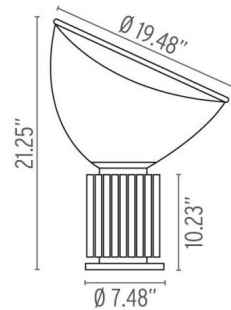

CLICK TO VIEW PRODUCT

Notes: