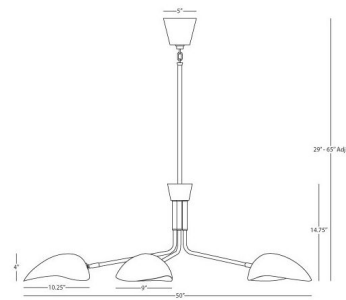

### Description

The Racer Chandelier features a grouping of 5 organically curved shades supported by sleek arms. Racer's dynamic starburst shape will add a visual focal point to a dining or living room. Sloped ceiling compatible.

### Specifications

COLOR	Matte Black
BODY FINISH	Modern Brass
WATTAGE	360W
DIMMER	Standard 120V
DIMENSIONS	60"L x 50"W x 14.75"H
BULB NOT INCLUDED	5 x A19/Medium (E26)/72W/120V Incandescent
COUNTRY OF ORIGIN	China