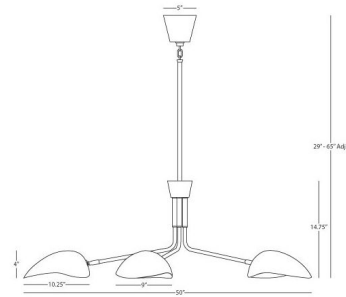

### Description

The Racer Chandelier features a grouping of 5 organically curved shades supported by sleek arms. Racer's dynamic starburst shape will add a visual focal point to a dining or living room. Sloped ceiling compatible.

### Specifications

COLOR . . . . . Matte Black  
BODY FINISH . . . . . Modern Brass  
WATTAGE . . . . . 360W  
DIMMER . . . . . Standard 120V  
DIMENSIONS . . . . . 60"L x 50"W x 14.75"H  
BULB NOT INCLUDED . . . . . 5 x A19/Medium (E26)/72W/120V Incandescent  
COUNTRY OF ORIGIN . . . . . China