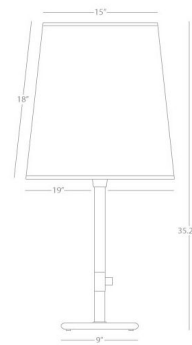

Lightology

lightology.com
866-954-4489
04-16-26

Project: _____
Company: _____
Location: _____ Fixture Type: _____
SPEC #: **RAB476626**
Approved On: _____ Approved By: _____

Buster Table Lamp

By Robert Abbey

Shown in polished brass / ascot white

Specifications

COLOR	Ascot White
BODY FINISH	Polished Brass
WATTAGE	100W
DIMMER	Included
DIMENSIONS	19"W x 35.25"H
BULB NOT INCLUDED	1 x A19/Medium (E26)/100W/120V Incandescent
OTHER BULB OPTIONS	1 x A19/Medium (E26)/120V LED
COUNTRY OF ORIGIN	China