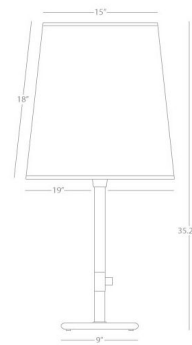

Shown in polished brass / ascot white

Specifications

COLOR Ascot White
BODY FINISH Polished Brass
WATTAGE 100W
DIMMER Included
DIMENSIONS 19"W x 35.25"H
BULB NOT INCLUDED 1 x A19/Medium (E26)/100W/120V Incandescent
OTHER BULB OPTIONS 1 x A19/Medium (E26)/120V LED
COUNTRY OF ORIGIN China