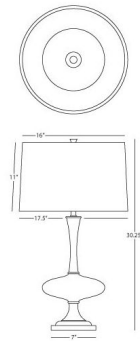

## Raquel Tall Table Lamp

By Robert Abbey

### Description

The Raquel Tall Table Lamp offers an elegant expression with its urn-shaped base and pearl dupioni fabric shade. Raquel is perfect for adding a sophisticated accent to a bedroom or living room. 3-way switch is located on the socket. Comes with an 8 foot cord. UL listed.

### Specifications

COLOR	Pearl Dupioni
BODY FINISH	White Marble / Modern Brass
WATTAGE	150W
DIMMER	Included
DIMENSIONS	17.5"W x 30.25"H
BULB NOT INCLUDED	1 x A19 3-Way/Medium (E26)/150W/120V Incandescent
COUNTRY OF ORIGIN	China