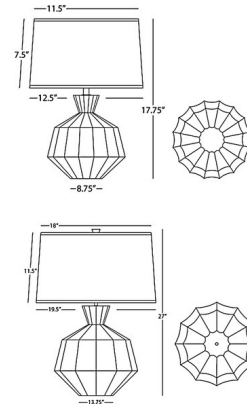

Note: A full range dimmer switch is on the cord for the 17.5 inch lamp, and on the socket for the 27 inch lamp. Note: No Matte Obsidian, Obsidian, Razzle Red, or Sangria in 17.75 inch height

Shown in lily / oyster linen

Specifications

COLOR Oyster Linen
BODY FINISH Lily
WATTAGE 5W
DIMMER Included
DIMENSIONS 12.5"W x 17.75"H
BULB NOT INCLUDED 1 x B11/Candelabra (E12)/5W/120V LED
COUNTRY OF ORIGIN United States

Technical Information

PRODUCT DIMENSIONS Silver Cord: 96"

CLICK TO VIEW PRODUCT

Notes: