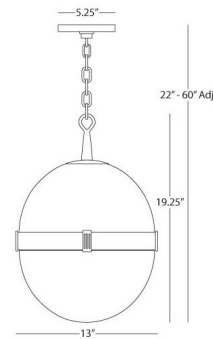

### Specifications

COLOR	Clear Halophane
BODY FINISH	Polished Nickel
WATTAGE	100W
DIMMER	Standard 120V
DIMENSIONS	13"W x 19.25"H
BULB NOT INCLUDED	1 x A19/Medium (E26)/100W/120V Incandescent
OTHER BULB OPTIONS	1 x A19/Medium (E26)/120V LED
COUNTRY OF ORIGIN	China

### Technical Information

PRODUCT DIMENSIONS	Chain Length: 36"
--------------------	-------------------

CLICK TO VIEW PRODUCT

Notes: