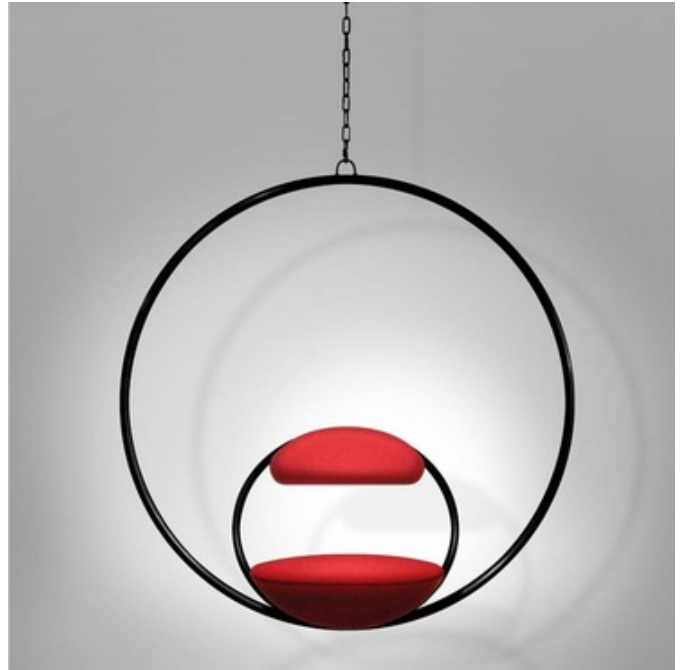

DESIGNER

Lee Broom

BRAND

Lee Broom

DESCRIPTION

Hanging Hoop Chair, designed by Lee Broom, is suspended from above. Two Black or Brass steel circular hoops join to create the unique piece, with a seat and backrest upholstered in Red Kvadrat wool. Hardware included to hang. Must be hung from a well supported beam. 44.3 inch width x 11.3 inch height x 19.8 inch depth.

Shown in: Black / Red

SHADE COLOR	Red
BODY FINISH	Black
WATTAGE	N/A
DIMMER	N/A
DIMENSIONS	44.3"W x 44.3"H x 18.9"D
LAMP	N/A

ITEM NUMBER LEB476815

COMPANY	PROJECT	FIXTURE TYPE	APPROVED BY	DATE