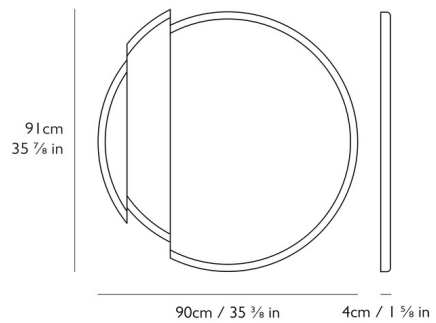

## Split Round Mirror

By Lee Broom

### Description

Split Round Mirror, designed by Lee Broom, features a precision cut slice, shifted from its original position to reveal an oak trimmed section of the Black frame. This unique piece is perfect for any area. ADA compliant. 35.43 inch width x 35.82 inch height x 1.58 inch depth.

### Specifications

COLOR	Mirror
BODY FINISH	Satin Black
WATTAGE	N/A
DIMMER	N/A
DIMENSIONS	35.43"W x 35.82"H x 1.58"D
BULB	N/A
COUNTRY OF ORIGIN	United Kingdom

CLICK TO VIEW PRODUCT

Notes: