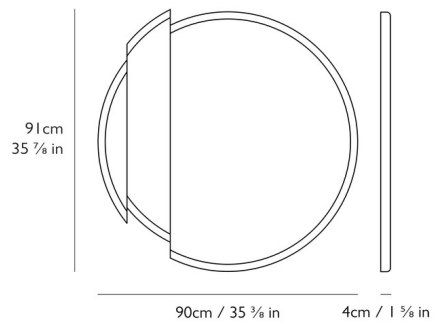

By Lee Broom

Description

Split Round Mirror, designed by Lee Broom, features a precision cut slice, shifted from its original position to reveal an oak trimmed section of the Black frame. This unique piece is perfect for any area. ADA compliant. 35.43 inch width x 35.82 inch height x 1.58 inch depth.

Shown in satin black / mirror

Specifications

COLOR	Mirror
BODY FINISH	Satin Black
WATTAGE	N/A
DIMMER	N/A
DIMENSIONS	35.43"W x 35.82"H x 1.58"D
BULB	N/A
COUNTRY OF ORIGIN	United Kingdom

CLICK TO VIEW PRODUCT