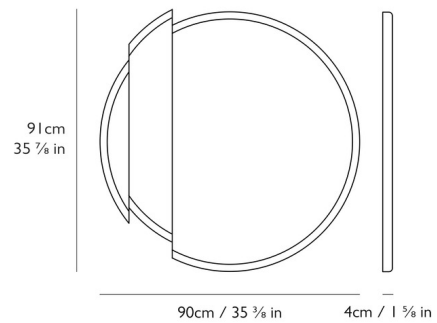

By Lee Broom

Description

Split Round Mirror, designed by Lee Broom, features a precision cut slice, shifted from its original position to reveal an oak trimmed section of the Black frame. This unique piece is perfect for any area. ADA compliant. 35.43 inch width x 35.82 inch height x 1.58 inch depth.

Shown in satin black / mirror

Specifications

COLOR	Mirror
BODY FINISH	Satin Black
WATTAGE	N/A
DIMMER	N/A
DIMENSIONS	35.43"W x 35.82"H x 1.58"D
BULB	N/A
COUNTRY OF ORIGIN	United Kingdom

CLICK TO VIEW PRODUCT