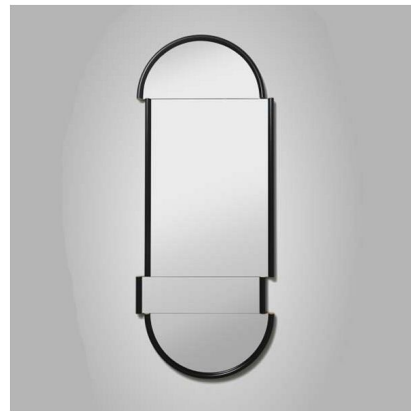

Lightology

lightology.com
866-954-4489
04-04-26

Project: _____

Company: _____

Location: _____ Fixture Type: _____

SPEC #: **LEB476819**

Approved On: _____ Approved By: _____

Split Long Mirror

By Lee Broom

Description

Split Long Mirror, designed by Lee Broom, features a precision cut slice, shifted from its original position to reveal an oak trimmed section of the Black frame. This unique piece is perfect for any area. ADA compliant. 25.2 inch width x 63 inch height x 1.58 inch depth.

Shown in satin black / mirror

Specifications

COLOR	Mirror
BODY FINISH	Satin Black
WATTAGE	N/A
DIMMER	N/A
DIMENSIONS	25.2"W x 63"H x 1.58"D
BULB	N/A
COUNTRY OF ORIGIN	United Kingdom

CLICK TO VIEW PRODUCT

Notes: