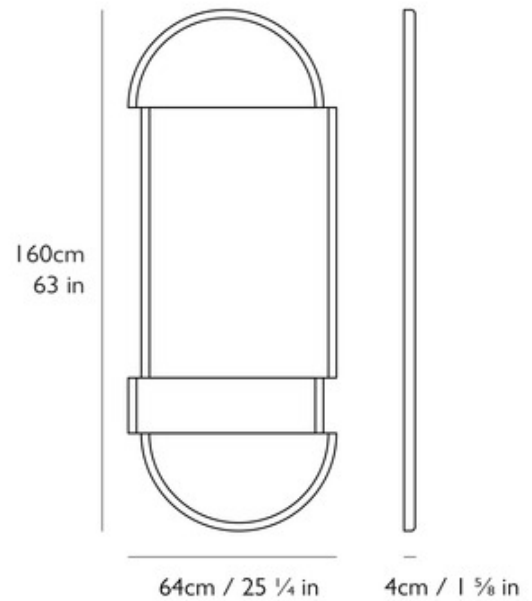

DESIGNER Lee Broom
BRAND Lee Broom

DESCRIPTION

Split Long Mirror, designed by Lee Broom, features a precision cut slice, shifted from its original position to reveal an oak trimmed section of the Black frame. This unique piece is perfect for any area. ADA compliant. 25.2 inch width x 63 inch height x 1.58 inch depth.

Shown in: Satin Black / Mirror

COLOR	Mirror
BODY FINISH	Satin Black
WATTAGE	N/A
DIMMER	N/A
DIMENSIONS	25.2"W x 63"H x 1.58"D
LAMP	N/A
ITEM NUMBER	LEB476819

COMPANY	PROJECT	FIXTURE TYPE	APPROVED BY	DATE