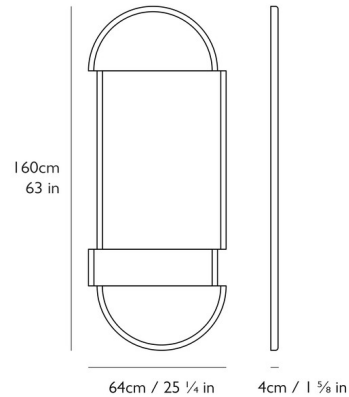

By Lee Broom

Description

Split Long Mirror, designed by Lee Broom, features a precision cut slice, shifted from its original position to reveal an oak trimmed section of the Black frame. This unique piece is perfect for any area. ADA compliant. 25.2 inch width x 63 inch height x 1.58 inch depth.

Shown in satin black / mirror

Specifications

COLOR	Mirror
BODY FINISH	Satin Black
WATTAGE	N/A
DIMMER	N/A
DIMENSIONS	25.2"W x 63"H x 1.58"D
BULB	N/A
COUNTRY OF ORIGIN	United Kingdom

CLICK TO VIEW PRODUCT

Notes: