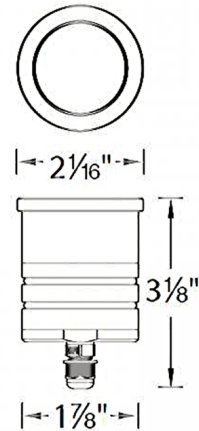

By WAC Lighting

Description

The Slim Round 2 Inch In-Ground Light is designed for soft ground applications. Available with a frosted diffuser or an integrated honeycomb louver to reduce glare. Factory sealed water-tight fixture. IP68 rated, suitable for continuous immersion under water. Includes 6 foot lead wire and direct burial gel-filled wire nuts. Note: Requires a 12 volt low voltage magnetic power supply, sold separately.

Specifications

COLOR	Honeycomb
BODY FINISH	Stainless Steel
WATTAGE	4W
DIMMER	Low Voltage Magnetic
DIMENSIONS	2.06"W x 3.13"H
INTEGRATED LED MODULE	1 x LED/4W/12V LED

Technical Information

LAMP LIFE	70000 hours
BEAM ANGLE	25°
COLOR RENDERING	85 CRI
LAMP COLOR	3000K
LUMENS/WATT	41.25
LUMINOUS FLUX	165 lumens

Shown in stainless steel / honeycomb

CLICK TO VIEW PRODUCT

Notes: