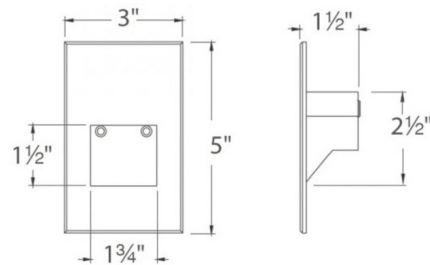

CLICK TO VIEW PRODUCT

Notes: