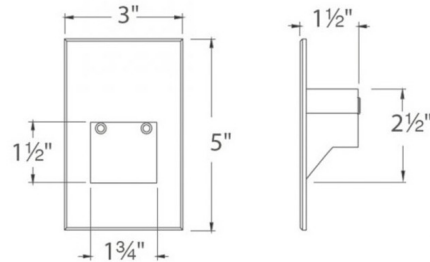

CLICK TO VIEW PRODUCT

Notes: