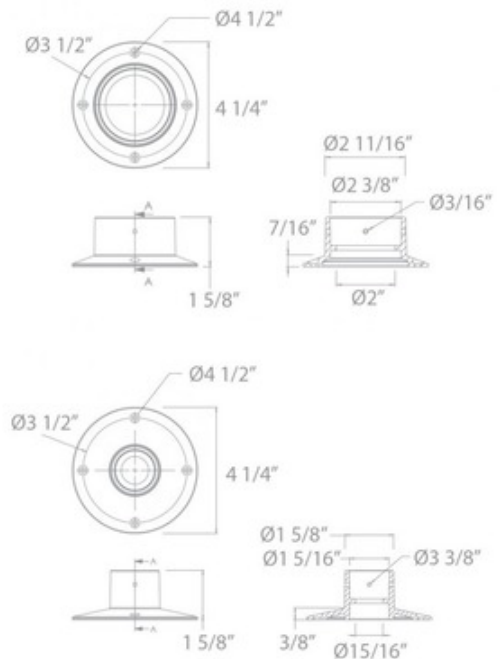

**BRAND**

WAC Lighting

**DESCRIPTION**

Landscape Concrete Pour Kit is for use when installing WAC In Ground lights in concrete. Use with a 4 inch outdoor rated junction box and a trade size 1 inch or 2 inch schedule 80 PVC pipe.

*Shown in: Black*

<b>SHADE COLOR</b>	N/A
<b>BODY FINISH</b>	Black
<b>WATTAGE</b>	N/A
<b>DIMMER</b>	N/A
<b>DIMENSIONS</b>	2.4"W x 2.28"H x 1"D
<b>LAMP</b>	N/A

**SPEC #** WAC477080

COMPANY	PROJECT	FIXTURE TYPE	APPROVED BY	DATE