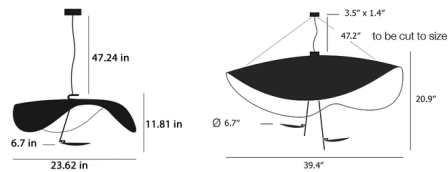

Description

The Lederam Manta Pendant features a gracefully curving shade that embodies fluidity and the accuracy of the motion required to draw a line. The disc suspended from a metal rod houses an integrated LED that shines light upward, which is then reflected outwards by the organic shaped shade. Finished in White with the option of a White, Satin, or Gold rod. CE listed. Made in Italy. Note: The 39.4 inch pendant is only available with Satin or Gold rod. Includes white mounting plate to cover standard US junction box.

Specifications

COLOR	White
BODY FINISH	Gold
WATTAGE	14W
DIMMER	Low Voltage Electronic
DIMENSIONS	23.62"W x 11.81"H
INTEGRATED LED MODULE	1 x LED/14W/120V LED
COUNTRY OF ORIGIN	Italy

Technical Information

PRODUCT DIMENSIONS	Cord Length: 47.24"
COLOR RENDERING	.80 CRI
LAMP COLOR	2800K
LUMENS/WATT	.110.00
LUMINOUS FLUX	.1540 lumens

Shown in gold / white

CLICK TO VIEW PRODUCT

Notes: