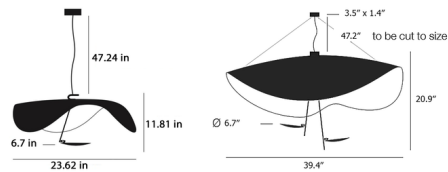

Description

The Lederam Manta Pendant features a gracefully curving shade that embodies fluidity and the accuracy of the motion required to draw a line. The disc suspended from a metal rod houses an integrated LED that shines light upward, which is then reflected outwards by the organic shaped shade. Finished in Black with a Gold Leaf interior and disc, Black with a Copper Leaf interior and disc, or White with a Gold Leaf interior and disc. Includes Black or White mounting plate to cover standard US junction box. CE listed.

Shown in black / gold leaf

Specifications

COLOR	N/A
BODY FINISH	Black / Gold Leaf
WATTAGE	14W
DIMMER	Low Voltage Electronic
DIMENSIONS	23.62"W x 11.81"H
INTEGRATED LED MODULE	1 x LED/14W/120V LED
COUNTRY OF ORIGIN	Italy

Technical Information

PRODUCT DIMENSIONS	Cord Length: 47.24"
COLOR RENDERING	.80 CRI
LAMP COLOR	2800K
LUMENS/WATT	.110.00
LUMINOUS FLUX	.1540 lumens

CLICK TO VIEW PRODUCT

Notes: