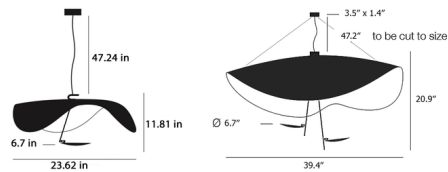

Description

The Lederam Manta Pendant features a gracefully curving shade that embodies fluidity and the accuracy of the motion required to draw a line. The disc suspended from a metal rod houses an integrated LED that shines light upward, which is then reflected outwards by the organic shaped shade. Finished in Black with a Gold Leaf interior and disc, Black with a Copper Leaf interior and disc, or White with a Gold Leaf interior and disc. Includes Black or White mounting plate to cover standard US junction box. CE listed.

Shown in black / gold leaf

Specifications

COLOR	N/A
BODY FINISH	Black / Gold Leaf
WATTAGE	14W
DIMMER	Low Voltage Electronic
DIMENSIONS	23.62"W x 11.81"H
INTEGRATED LED MODULE	1 x LED/14W/120V LED
COUNTRY OF ORIGIN	Italy

Technical Information

PRODUCT DIMENSIONS	Cord Length: 47.24"
COLOR RENDERING	80 CRI
LAMP COLOR	2800K
LUMENS/WATT	110.00
LUMINOUS FLUX	1540 lumens

CLICK TO VIEW PRODUCT

Notes: