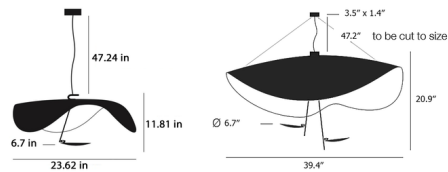

By Catellani & Smith

Description

The Lederam Manta Pendant features a gracefully curving shade that embodies fluidity and the accuracy of the motion required to draw a line. The disc suspended from a metal rod houses an integrated LED that shines light upward, which is then reflected outwards by the organic shaped shade. Finished in Black with a Gold Leaf interior and disc, Black with a Copper Leaf interior and disc, or White with a Gold Leaf interior and disc. Includes Black or White mounting plate to cover standard US junction box. CE listed.

Shown in black / gold leaf

Specifications

| | |
|-----------------------|------------------------|
| COLOR | N/A |
| BODY FINISH | Black / Gold Leaf |
| WATTAGE | 14W |
| DIMMER | Low Voltage Electronic |
| DIMENSIONS | 23.62"W x 11.81"H |
| INTEGRATED LED MODULE | 1 x LED/14W/120V LED |
| COUNTRY OF ORIGIN | Italy |

Technical Information

| | |
|--------------------|---------------------|
| PRODUCT DIMENSIONS | Cord Length: 47.24" |
| COLOR RENDERING | 80 CRI |
| LAMP COLOR | 2800K |
| LUMENS/WATT | 110.00 |
| LUMINOUS FLUX | 1540 lumens |