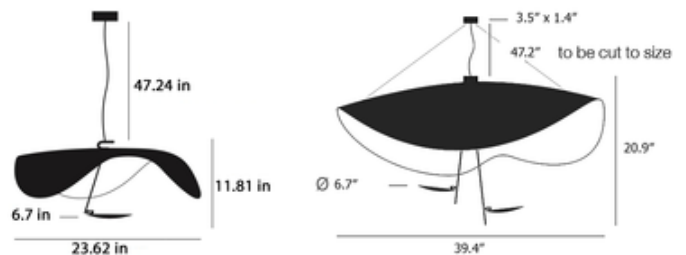

COMPANY	PROJECT	FIXTURE TYPE	APPROVED BY	DATE