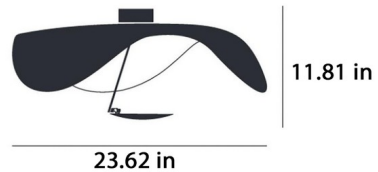

Description

The Lederam Manta Wall / Ceiling features a gracefully curving shade that embodies fluidity and the accuracy of the motion required to draw a line, with a disc shade extending out with a metal rod. Finished in White with the option of a White, Satin, or Gold rod. May be ceiling or wall mounted. CE listed. Made in Italy.

Shown in white / white

Specifications

COLOR	White
BODY FINISH	White
WATTAGE	17W
DIMMER	Included
DIMENSIONS	23.62"W x 11.81"H x 6.7"D
INTEGRATED LED MODULE	1 x LED/17W/120V LED
COUNTRY OF ORIGIN	Italy

Technical Information