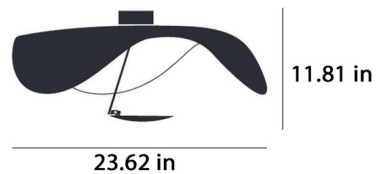

CLICK TO VIEW PRODUCT

Notes: