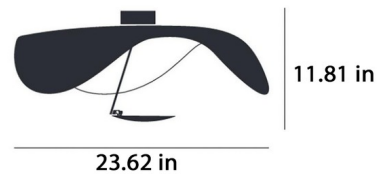

By Catellani & Smith

Description

The Lederam Manta Wall / Ceiling Light features a gracefully curving shade that embodies fluidity and the accuracy of the motion required to draw a line, with a disc shade extending out with a metal rod. Finished in Black with a Gold Leaf interior and disc, Black with a Copper Leaf interior and disc, or White with a Gold Leaf interior and disc. May be wall or ceiling mounted. CE listed. Made in Italy.

Shown in black / copper leaf

Specifications

COLOR	N/A
BODY FINISH	Black / Copper Leaf
WATTAGE	17W
DIMMER	Included
DIMENSIONS	23.62"W x 11.81"H x 6.7"D
INTEGRATED LED MODULE	1 x LED/17W/120V LED
COUNTRY OF ORIGIN	Italy