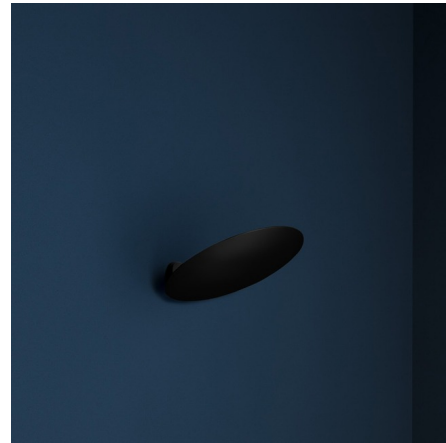

## Lederam Adjustable Wall Light

By Catellani & Smith

### Description

Lederam Adjustable Wall Light features a fixed White, Copper, or Gold disc with a White backplate or a fixed Black disc with a Black backplate and is available in two sizes.

Shown in black

### Specifications

COLOR . . . . . N/A  
BODY FINISH . . . . . Black  
WATTAGE . . . . . 17W  
DIMMER . . . . . Not Dimmable  
DIMENSIONS . . . . . 9.84"W x 3.54"H x 9.45"D  
INTEGRATED LED MODULE . . . . . 1 x LED/17W/120V LED  
COUNTRY OF ORIGIN . . . . . Italy