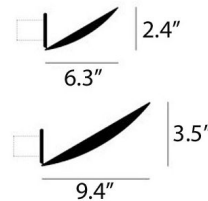

### Specifications

COLOR . . . . . N/A  
BODY FINISH . . . . . Black  
WATTAGE . . . . . 17W  
DIMMER . . . . . Not Dimmable  
DIMENSIONS . . . . . 9.84"W x 3.54"H x 9.45"D  
INTEGRATED LED MODULE . . . . . 1 x LED/17W/120V LED  
COUNTRY OF ORIGIN . . . . . Italy