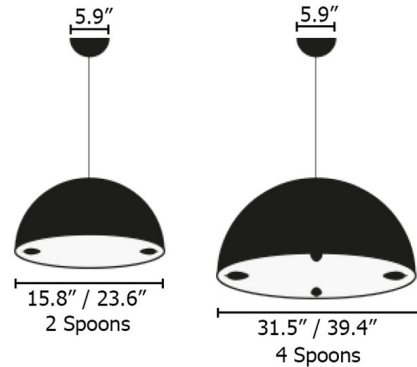

CLICK TO VIEW PRODUCT

Notes: