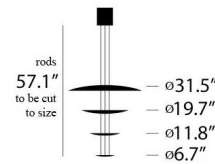

CLICK TO VIEW PRODUCT

Notes: