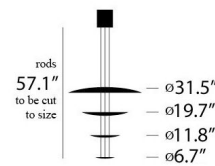

CLICK TO VIEW PRODUCT

Notes: