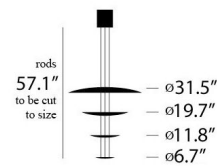

CLICK TO VIEW PRODUCT

Notes: