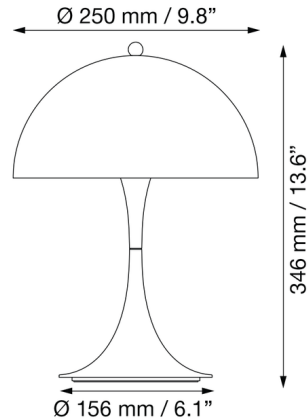

CLICK TO VIEW PRODUCT

Notes: