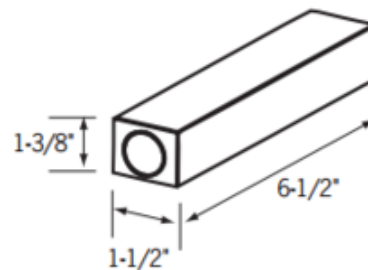

BRAND

ConTech

DESCRIPTION

150 Watt Remote Electronic Transformer 120/12V. Black finish. Features auto-reset short circuit protection, overload protection and thermal cut-off. Will not operate without a minimum 30 percent load. 12 foot maximum wiring distance from transformer to track or power stem with 10 gauge wire. UL listed. 6.5 inch width x 1.5 inch width x 1.38 inch height. Dimmable with a low voltage electronic transformer, sold separately.

SHADE COLOR	N/A
BODY FINISH	Black
WATTAGE	150W
DIMMER	Low Voltage Electronic
DIMENSIONS	6.5"W x 1.38"H x 1.5"D
LAMP	N/A

SPEC # CNT477752

COMPANY	PROJECT	FIXTURE TYPE	APPROVED BY	DATE