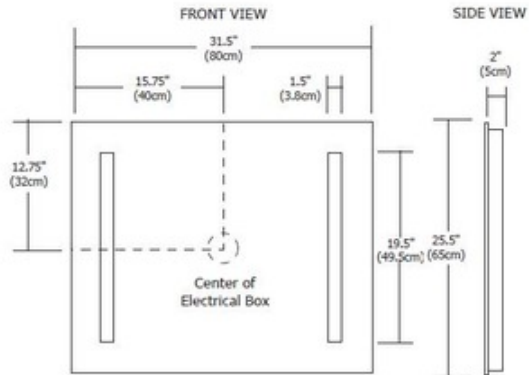

# Reflection Fluorescent Non-Dimmable Mirror

**Description:**

Reflection surface mounted fluorescent rectangular mirror features vertical integral fluorescent lamps set behind frosted glass panels on each side which provide even lighting. Includes two 55 watt 3000K 82CRI 4-pin 2G11 base T5 long single twin tube compact fluorescent lamps and non-dimmable electronic ballast. General light distribution. ADA compliant. ETL listed. 31.5 inch width x 25.5 inch height x 2 inch depth. 31 pounds.

Shown in: Mirror / Frosted

List Price: \$825.00  
 Our Price: \$412.50

Shade Color: Frosted  
 Body Finish: Mirror  
 Lamp: 2 x T5/2G11/55W/120V Compact Fluorescent  
 Wattage: 110W  
 Dimmer: Not Dimmable  
 Dimensions: 31.5"W x 25.5"H x 2"D