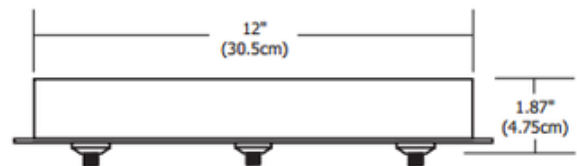

**BRAND**

PureEdge Lighting

**DESCRIPTION**

Fast Jack 12 Inch Round 3 Port Canopy features three Fast Jack ports and mounts to a standard 4 inch electrical box with plaster ring or an octagon box. Also available in a 12 inch 4 port version in Satin Nickel finish. Maximum load of 12 volt, 75 watts per port for a total of 225 watts. Dimmable with a low voltage electronic dimmer. Also available in an LED version. ETL listed. Note: Limited quantities available.

*Shown in: Satin Nickel*

<b>SHADE COLOR</b>	N/A
<b>BODY FINISH</b>	Satin Nickel
<b>WATTAGE</b>	225W
<b>DIMMER</b>	Low Voltage Electronic
<b>DIMENSIONS</b>	12"W x 1.9"H
<b>BULB NOT INCLUDED</b>	
<b>LAMP</b>	3 x 75W Halogen