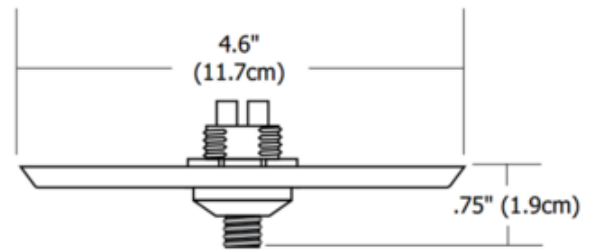

BRAND

PureEdge Lighting

DESCRIPTION

Fast Jack 4 Inch Round Canopy mounts to a 4 inch electrical box that houses a 12 volt electronic transformer (included). Maximum load is 12 volt, 75 watts. Dimmable with an electronic low voltage dimmer, sold separately. Note: Limited quantities available.

Shown in: Satin Nickel

SHADE COLOR	N/A
BODY FINISH	Satin Nickel
WATTAGE	75W
DIMMER	Low Voltage Electronic
DIMENSIONS	4.6"W x 0.75"H
LAMP	N/A

SPEC # EDG47853

COMPANY	PROJECT	FIXTURE TYPE	APPROVED BY	DATE