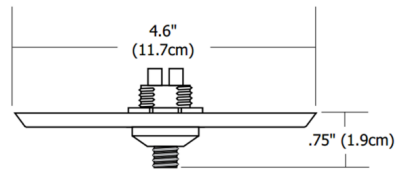

Description

Fast Jack 4 Inch Square Canopy mounts to a standard 4 inch electrical box. Finish available in Satin Nickel or Antique Bronze. Includes transformer which fits inside the electrical box. Maximum load LED is 12 volt, 75 watts. Dimmable with low voltage electronic dimmer, sold separately. Note: Limited quantities available.

Shown in satin nickel

Specifications

COLOR	N/A
BODY FINISH	Satin Nickel
WATTAGE	75W
DIMMER	Low Voltage Electronic
DIMENSIONS	4.6"W x 0.75"H x 4.6"D
BULB NOT INCLUDED	N/A

CLICK TO VIEW PRODUCT

Notes: