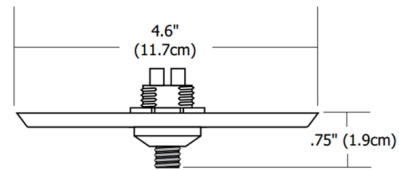

### Description

Fast Jack 4 Inch Square Canopy mounts to a standard 4 inch electrical box. Finish available in Satin Nickel or Antique Bronze. Includes transformer which fits inside the electrical box. Maximum load LED is 12 volt, 75 watts. Dimmable with low voltage electronic dimmer, sold separately. Note: Limited quantities available.

### Specifications

COLOR	N/A
BODY FINISH	Satin Nickel
WATTAGE	75W
DIMMER	Low Voltage Electronic
DIMENSIONS	4.6"W x 0.75"H x 4.6"D
BULB NOT INCLUDED	N/A

CLICK TO VIEW PRODUCT

Notes: