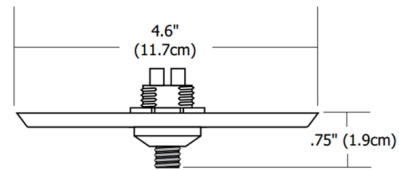

### Description

Fast Jack 4 Inch Square Canopy mounts to a standard 4 inch electrical box. Finish available in Satin Nickel or Antique Bronze. Includes transformer which fits inside the electrical box. Maximum load LED is 12 volt, 75 watts. Dimmable with low voltage electronic dimmer, sold separately. LIMITED QUANTITIES AVAILABLE

### Specifications

COLOR	N/A
BODY FINISH	Satin Nickel
WATTAGE	75W
DIMMER	Low Voltage Electronic
DIMENSIONS	4.6"W x 0.75"H x 4.6"D
BULB NOT INCLUDED	N/A

CLICK TO VIEW PRODUCT

Notes: