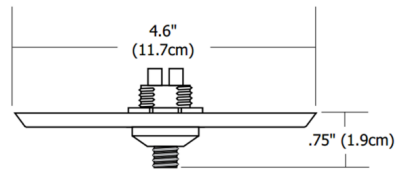

Lightology

lightology.com
866-954-4489
04-04-26

Project: _____

Company: _____

Location: _____ Fixture Type: _____

SPEC #: **EDG47856**

Approved On: _____ Approved By: _____

Fast Jack Halogen 4 Inch Square Canopy By PureEdge Lighting

Description

Fast Jack 4 Inch Square Canopy mounts to a standard 4 inch electrical box. Finish available in Satin Nickel or Antique Bronze. Includes transformer which fits inside the electrical box. Maximum load LED is 12 volt, 75 watts. Dimmable with low voltage electronic dimmer, sold separately. Note: Limited quantities available.

Shown in satin nickel

Specifications

COLOR	N/A
BODY FINISH	Satin Nickel
WATTAGE	75W
DIMMER	Low Voltage Electronic
DIMENSIONS	4.6"W x 0.75"H x 4.6"D
BULB NOT INCLUDED	N/A

CLICK TO VIEW PRODUCT

Notes: