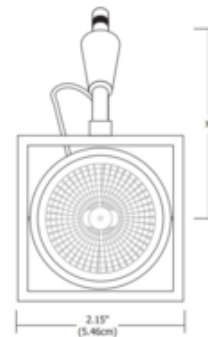

BRAND

PureEdge Lighting

DESCRIPTION

FJ Form Track Head rotates 360 degrees and tilts 50 degrees. Available in square in a Polished Nickel finish. Holds one accessory lens or louver or snoot accessory, sold separately. Available in 3 or 6 inch stem lengths. One 9 watt maximum, MR16 GU5.3 bulb is required, but not included. Mounts to a Monorail connector, or Fast Jack power canopy, sold separately. ETL listed.

SHADE COLOR	N/A
BODY FINISH	Satin Nickel
WATTAGE	9W
DIMMER	Dimmable
DIMENSIONS	2.15"W x 3"H
BULB NOT INCLUDED	
LAMP	1 x MR16/GU5.3 (bipin)/9W/12V LED

SPEC # EDG47865

COMPANY	PROJECT	FIXTURE TYPE	APPROVED BY	DATE