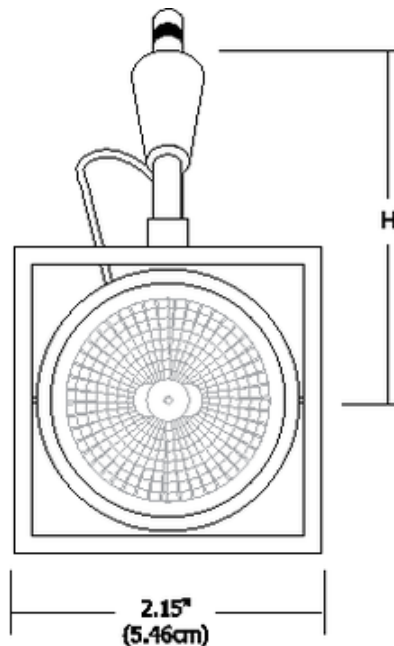

# FJ Form Square Head

**Description:**

Form Square Head Fast Jack fixture rotates 360 degrees and tilts 180 degrees. Holds one accessory lens or louver, sold separately. Available in Polished Nickel in 3, 6, 12, 14, 20, 24, 28, 36 or 48 inch stem lengths. Available in Satin Nickel in 3, 6, 12, 24, 36 or 48 inch stem lengths. Mounts to a Monorail connector, Monorail 2 Circuit connector, or Fast Jack power canopy, sold separately. One 75 Watt, 12 Volt, MR16 GU5.3 halogen lamp, or LED equivalent is required, but not included. ETL listed. Fast Jack canopy required if used as a monopoint, sold separately.

Shown in: Polished Nickel

**List Price:** \$150.00  
**Our Price:** \$120.00

**Shade Color:** N/A  
**Body Finish:** Polished Nickel  
**Lamp:** 1 x MR16/GU5.3 (bipin)/75W/12V Halogen  
 1 x MR16/GU5.3 (bipin)/12V LED  
**Wattage:** 75W  
**Dimmer:** Dimmable  
**Dimensions:** 3"H x 2.15"W