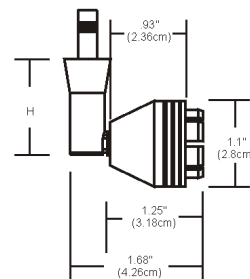

### Description

Low Rider Fast Jack fixture head rotates 360 degrees and tilts 90 degrees. Available in multiple stem lengths and finishes. Mounts to a Monorail connector, Monorail 2 Circuit connector, or Fast Jack power canopy, sold separately. One 12 volt, 50 watt IR GU5.3 MR16 lamp is required, but sold separately. LED MR16 lamp compatible with S2 mesh shade only) Includes Fast Jack connector. Canopy required for use as a monopoint, sold separately. Accessory shades are required, but sold separately. Note: Limited quantities available.

### Specifications

SHADE COLOR	N/A
BODY FINISH	Antique Bronze
WATTAGE	7W
DIMMER	Dimmable
DIMENSIONS	1.68"L x 1.1"W x 1.2"H
BULB NOT INCLUDED	1 x MR16/GU5.3 (bipin)/7W/12V LED

CLICK TO VIEW PRODUCT

Notes: