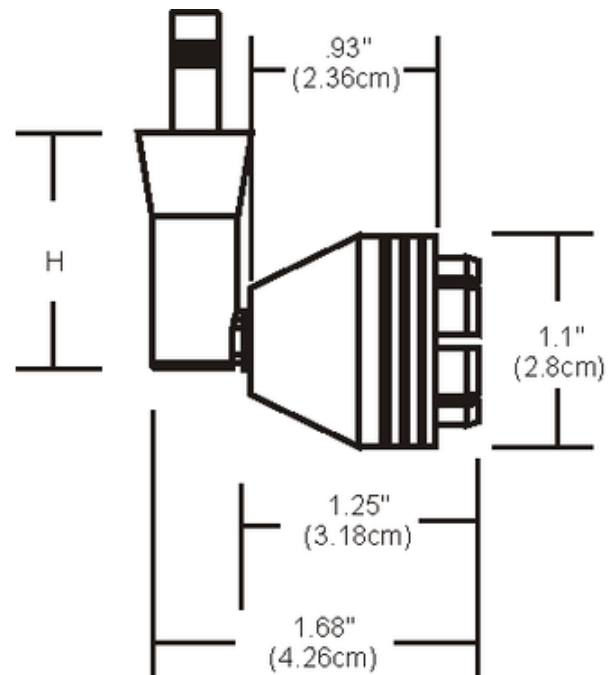

**BRAND** PureEdge Lighting

**DESCRIPTION**

Low Rider Fast Jack fixture head rotates 360 degrees and tilts 90 degrees. Available in multiple stem lengths and finishes. Mounts to a Monorail connector, Monorail 2 Circuit connector, or Fast Jack power canopy, sold separately. One 12 volt, 50 watt IR GU5.3 MR16 lamp is required, but sold separately. LED MR16 lamp compatible with S2 mesh shade only) Includes Fast Jack connector. Canopy required for use as a monopoint, sold separately. Accessory shades are required, but sold separately. Note: Limited quantities available.

<b>SHADE COLOR</b>	N/A
<b>BODY FINISH</b>	Polished Nickel
<b>WATTAGE</b>	7W
<b>DIMMER</b>	Dimmable
<b>DIMENSIONS</b>	1.68"L x 1.1"W x 1.2"H
<b>BULB NOT INCLUDED</b>	
<b>LAMP</b>	1 x MR16/GU5.3 (bipin)/7W/12V LED
<b>SPEC #</b>	EDG47873