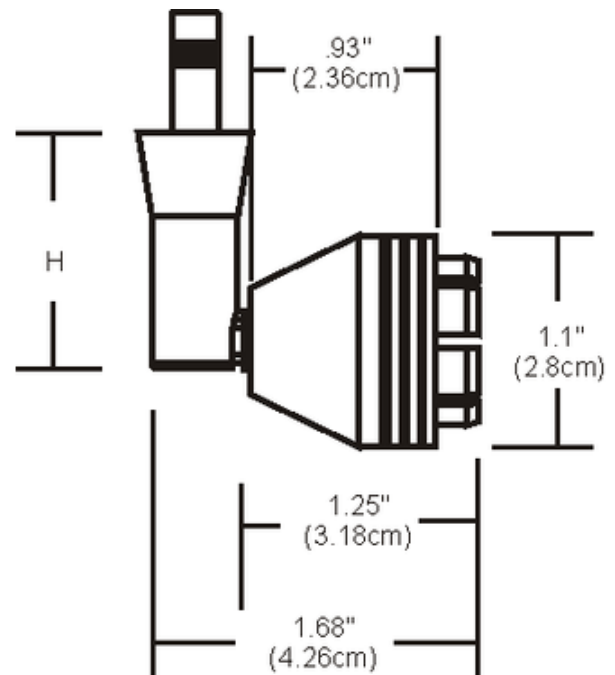

BRAND PureEdge Lighting

DESCRIPTION

Low Rider Fast Jack fixture head rotates 360 degrees and tilts 90 degrees. Available in multiple stem lengths and finishes. Mounts to a Monorail connector, Monorail 2 Circuit connector, or Fast Jack power canopy, sold separately. One 12 volt, 50 watt IR GU5.3 MR16 lamp is required, but sold separately. LED MR16 lamp compatible with S2 mesh shade only) Includes Fast Jack connector. Canopy required for use as a monopoint, sold separately. Accessory shades are required, but sold separately. Note: Limited quantities available.

SHADE COLOR	N/A
BODY FINISH	Satin Nickel
WATTAGE	7W
DIMMER	Dimmable
DIMENSIONS	1.68"L x 1.1"W x 1.2"H
BULB NOT INCLUDED	
LAMP	1 x MR16/GU5.3 (bipin)/7W/12V LED

SPEC # EDG47874

COMPANY	PROJECT	FIXTURE TYPE	APPROVED BY	DATE