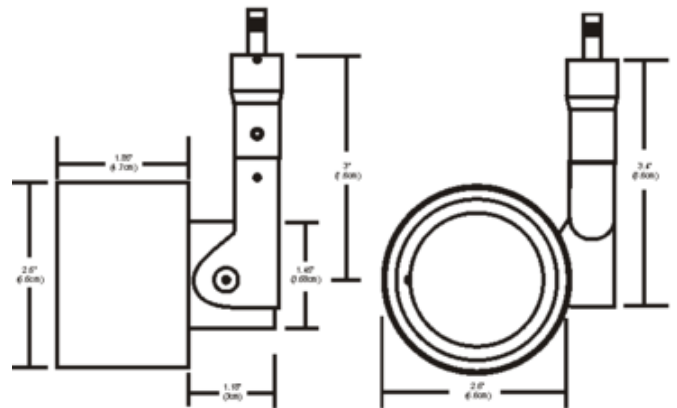

BRAND PureEdge Lighting

DESCRIPTION

Fast Jack Phi Pro Aim head can adjust to 180 degrees and rotate 360 degrees. Pro Aim fixtures feature precision machined gear adjustment, and hot aiming with an Allen screwdriver (included). Self locking tilt, manual locking horizontal rotation and spread lens locking. Hood pulls off so lamp does not change positions when relamping. For use on 1-circuit Monorail or with a Fast Jack canopy. Includes Fast Jack connector. Finish available in Antique Bronze. One 50 Watt, 12 Volt, IR, MR16 GU5.3 lamp is required, but not included. ETL listed. Optional light control accessories available, sold separately. Fast Jack canopy required for use as a monopoint, sold separately.

SHADE COLOR	N/A
BODY FINISH	Antique Bronze
WATTAGE	7W
DIMMER	Dimmable
DIMENSIONS	3.03"L x 2.6"W x 3"H
BULB NOT INCLUDED	
LAMP	1 x MR16/GU5.3 (bipin)/7W/12V LED

SPEC # EDG47895

COMPANY	PROJECT	FIXTURE TYPE	APPROVED BY	DATE