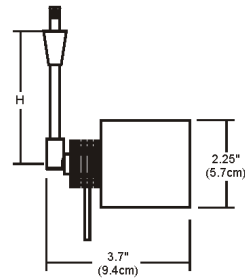

Description

Rebel Fast Jack Head features a 360 degree rotation and tilts 90 degrees, performing as either an accent light or a stylish down light. Maximum 9 watt, 12 volt MR16 GU5.3 base LED is required, but not included. Includes Fast Jack connector. Mounts to a Monorail 1-circuit connector or Fast Jack canopy, sold separately. Optional hexcell louver, glass lenses or snoot accessory sold separately. ETL listed. Suitable for dry or damp locations. Fast Jack canopy required for use as a monopoint, sold separately. LIMITED QUANTITIES AVAILABLE

Shown in satin nickel

Specifications

SHADE COLOR	N/A
BODY FINISH	Satin Nickel
WATTAGE	9W
DIMMER	Dimmable
DIMENSIONS	1"L x 2.25"W x 3.71"H
BULB NOT INCLUDED	1 x MR16/GU5.3 (bipin)/9W/12V LED

CLICK TO VIEW PRODUCT