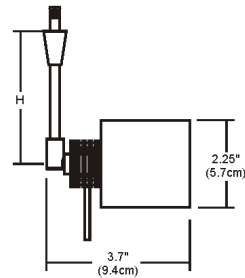

### Description

Rebel Fast Jack Head features a 360 degree rotation and tilts 90 degrees, performing as either an accent light or a stylish down light. Maximum 9 watt, 12 volt MR16 GU5.3 base LED is required, but not included. Includes Fast Jack connector. Mounts to a Monorail 1-circuit connector or Fast Jack canopy, sold separately. Optional hexcell louver, glass lenses or snoot accessory sold separately. ETL listed. Suitable for dry or damp locations. Fast Jack canopy required for use as a monopoint, sold separately. LIMITED QUANTITIES AVAILABLE

### Specifications

SHADE COLOR	N/A
BODY FINISH	Satin Nickel
WATTAGE	9W
DIMMER	Dimmable
DIMENSIONS	1"L x 2.25"W x 3.71"H
BULB NOT INCLUDED	1 x MR16/GU5.3 (bipin)/9W/12V LED

CLICK TO VIEW PRODUCT

Notes: