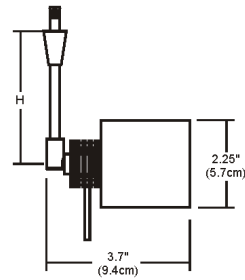

By PureEdge Lighting

Description

Rebel Fast Jack Head features a 360 degree rotation and tilts 90 degrees, performing as either an accent light or a stylish down light. Maximum 9 watt, 12 volt MR16 GU5.3 base LED is required, but not included. Includes Fast Jack connector. Mounts to a Monorail 1-circuit connector or Fast Jack canopy, sold separately. Optional hexcell louver, glass lenses or snoot accessory sold separately. ETL listed. Suitable for dry or damp locations. Fast Jack canopy required for use as a monopoint, sold separately.

Shown in satin nickel

Specifications

SHADE COLOR	N/A
BODY FINISH	Satin Nickel
WATTAGE	9W
DIMMER	Dimmable
DIMENSIONS	1"L x 2.25"W x 3.71"H
BULB NOT INCLUDED	1 x MR16/GU5.3 (bipin)/9W/12V LED

CLICK TO VIEW PRODUCT