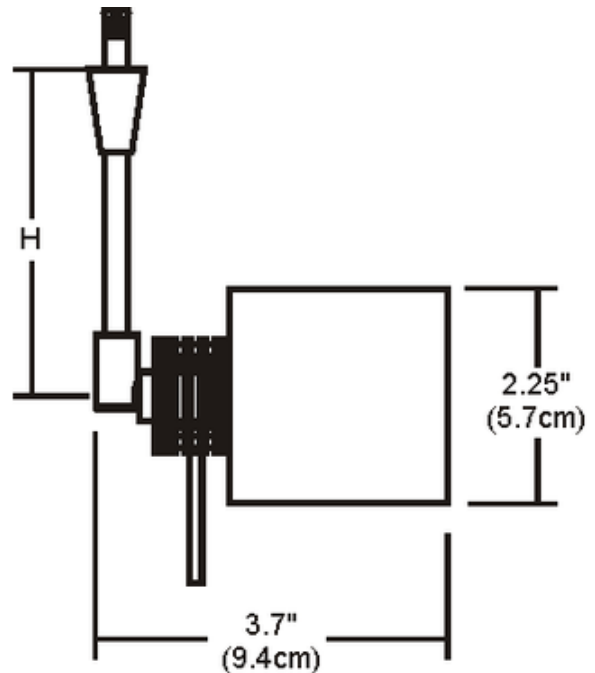

DESIGNER

Gregory Kay

BRAND

PureEdge Lighting

DESCRIPTION

Rebel Fast Jack Head features a 360 degree rotation and tilts 90 degrees, performing as either an accent light or a stylish down light. Available with 1, 3, 6, and 12 inch stem lengths. Maximum 9 watt, 12 volt MR16 GU5.3 base LED is required, but not included. Includes Fast Jack connector. Mounts to a Monorail 1-circuit connector, Monorail 2-circuit connector, or Fast Jack canopy, sold separately. Optional hexcell louver, glass lenses or snoot accessory sold separately. ETL listed. Suitable for dry or damp locations. Fast Jack canopy required for use as a monopoint, sold separately.

Shown in: Satin Nickel

SHADE COLOR	N/A
BODY FINISH	Satin Nickel
WATTAGE	9W
DIMMER	Dimmable
DIMENSIONS	3"L x 2.25"W x 3.71"H
LAMP	1 x MR16/GU5.3 (bipin)/9W/12V LED

ITEM NUMBER EDG47906

COMPANY	PROJECT	FIXTURE TYPE	APPROVED BY	DATE