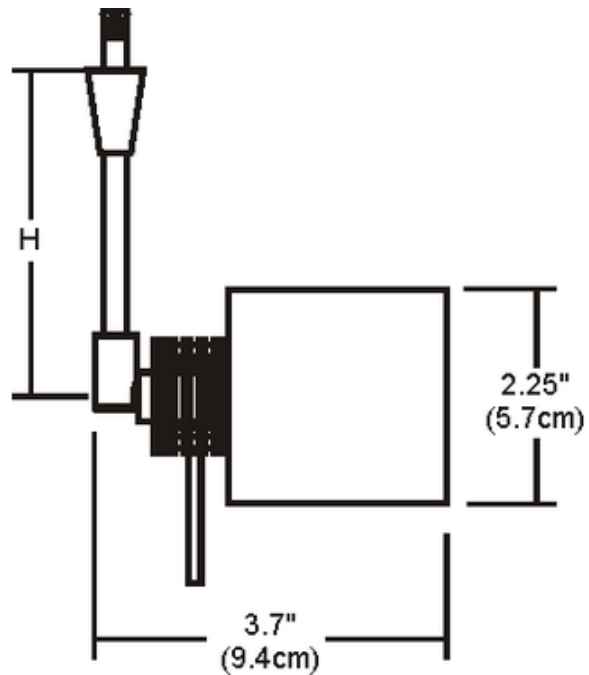

FJ Rebel Head

Description:

Rebel Fast Jack fixture head features a 360 degree rotation and tilts 90 degrees, performing as either an accent light or a stylish down light. Holds up to three lenses or louvers. Available in 1, 3, 6, 12, or 18 inch stem lengths in Satin Nickel, Polished Nickel or Antique Bronze finish. Black finish available in 18 inch stem length. Mounts to a Monorail connector, Monorail 2 Circuit connector, or Fast Jack power canopy, sold separately. Includes Fast Jack connector. One 50 Watt, 12 Volt, IR, MR16 GU5.3 halogen lamp or LED equivalent is required for use with satin nickel, polished nickel or white finish, but not included. One 37 Watt, 12 Volt, IR, MR16 GU5.3 halogen lamp or LED equivalent is required for use with the antique bronze finish, but not included. See attached LED comparison chart if using an LED lamp. ETL listed. Optional hexcell louver, glass lenses or snoot accessories sold separately. Available in 1 inch stem length in White finish and is for use with Fast Jack canopy only. Canopy required for use as a monopoint, sold separately.

Shown in: Satin Nickel

List Price: \$123.00
Our Price: \$73.80

Shade Color: N/A
Body Finish: Satin Nickel
Lamp: 1 x MR16/GU5.3 (bipin)/50W/12V Halogen
 1 x MR16/GU5.3 (bipin)/12V LED
Wattage: 50W
Dimmer: Dimmable
Dimensions: 3"L x 3.71"H x 2.25"W

Product Number: EDG47906			
Company:		Fixture Type:	Date: Apr 20, 2018
Project:		Approved By:	

#1200FJ-REBEL-003H1-00SN

Fax: (773) 883-6131

Phone: 866-954-4489

Address: 1718 W. Fullerton Ave. Chicago IL 60614